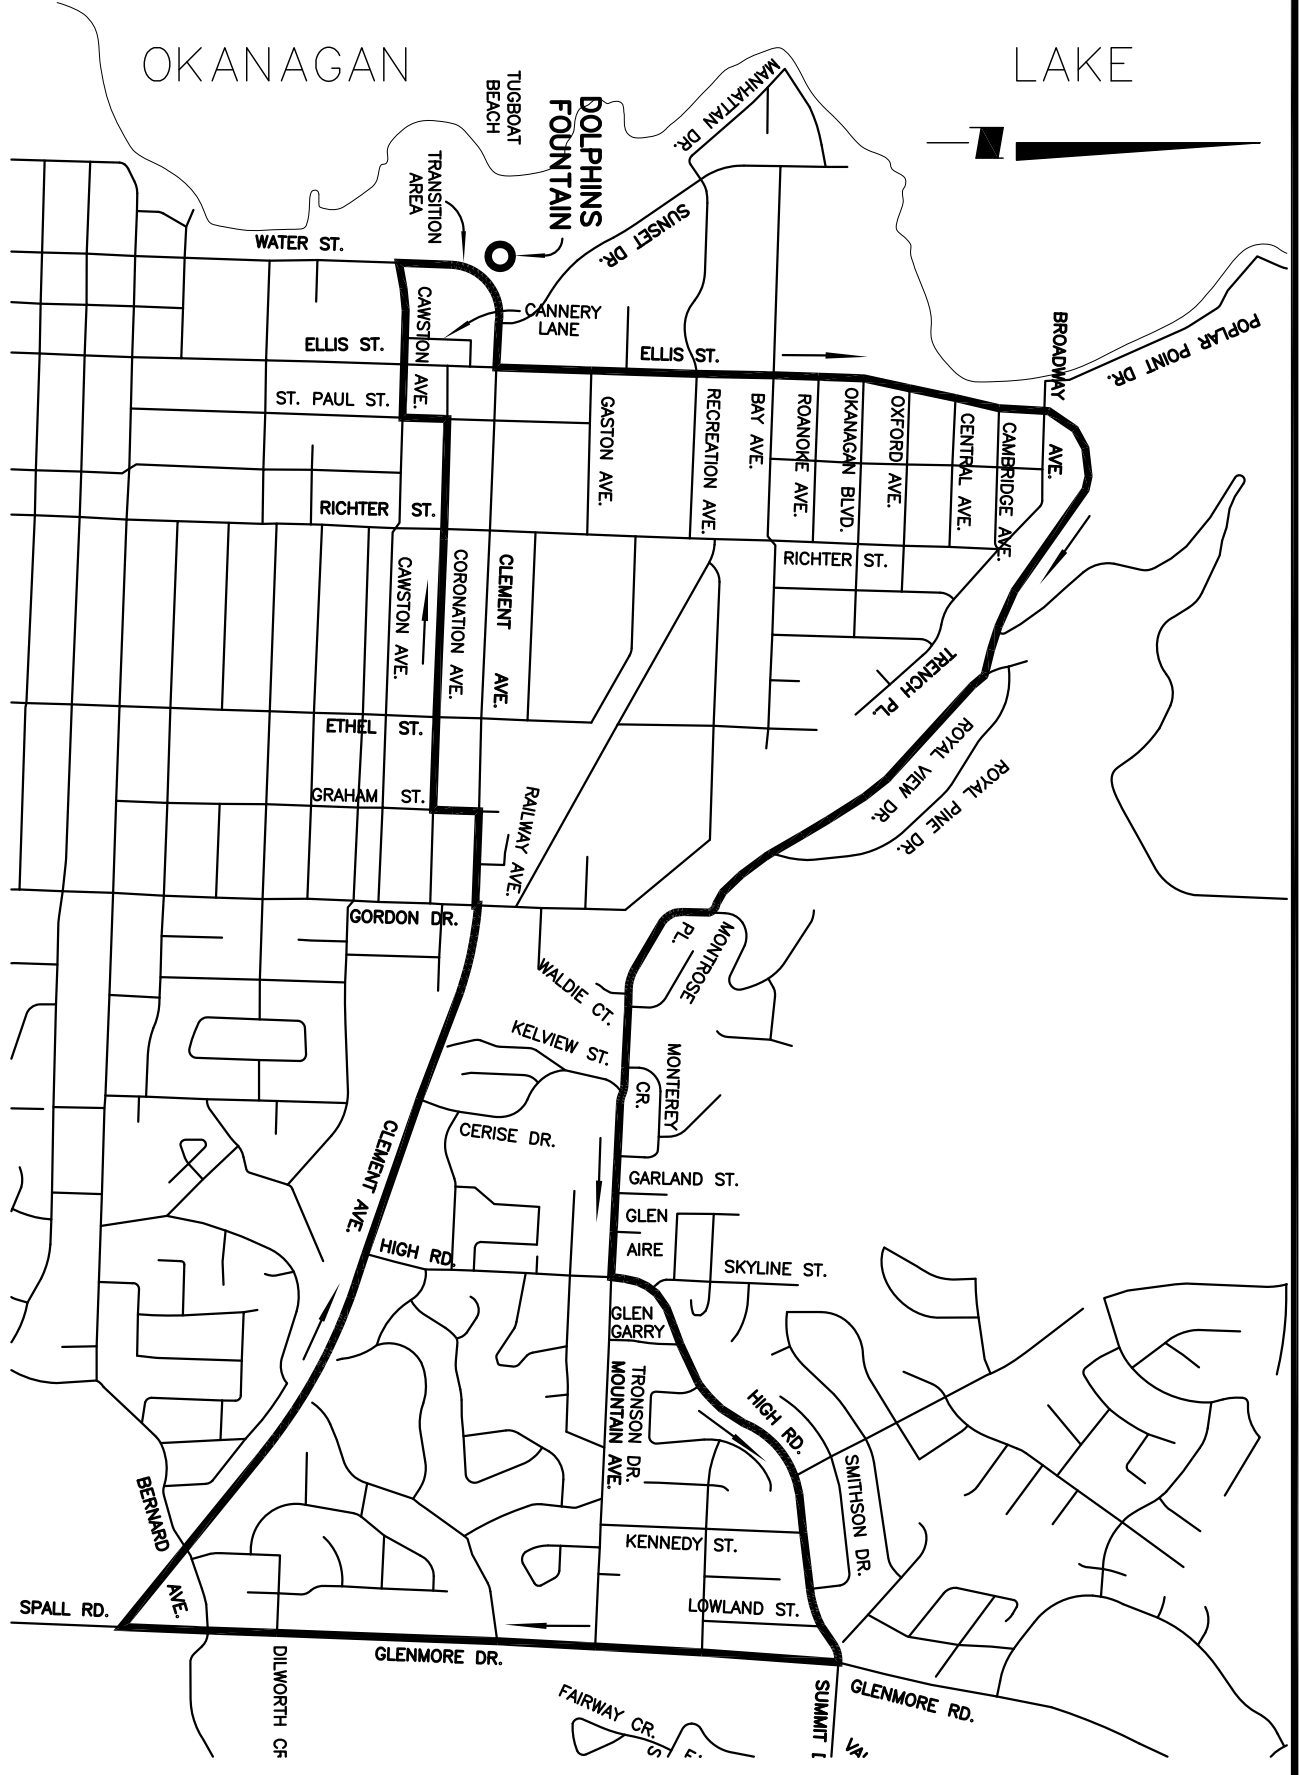

# KELOWNA APPLE TRIATHLON

SUNDAY BIKE – SPRINT DISTANCE (2 LAPS)

Prepared By:  
T.E. Ferguson Land Surveying Ltd.